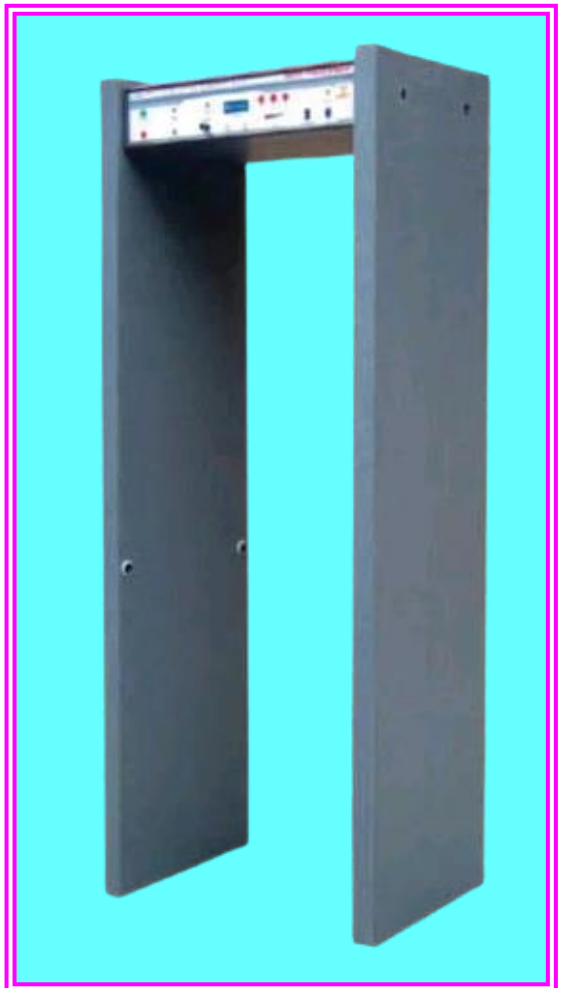

ULTRA - SZ - SAFE WALK

FEATURES

- Detect All Types Ferrous And Non Ferrous Alloys
- Safe For Cardiac Pace Makers & Film Safe
- Self Calibration Auto Setting
- 3 Level LED Visual Indication
- Multiple Audio Output (Three Different Sound)
- 6 Digit Counter
- 10 Digit LED Bar Graph
- Walk/Stop Indicator To Regulate The Traffic Flow
- 9 Adjustable Sensitivity Level
- In Built IR Sensors To Avoid Unwanted Detection
- Transmitter Receive Technology
- Complete Detachable System in three parts,
With High Quality Connectors for Easy Transportation
With Fully Heavy Wooden Body with Sunmica
laminated side panel and control head assembly

DIMENSION:

- Archway Assembly - 2100 X 810 X 500mm
- Passage Clearance - 1920 X 700 X 500mm
- Weight - 50kg Approx
- Operation Temperature - 5 To 55
-

INDICATION:

- 3 Digit LED Indication
- 10 Digit LED Bar Graph
- Audio - 3 Different Sound Indication As Per Metal Volume
- 6 Digit In Counter
- Walk / Stop Indicator