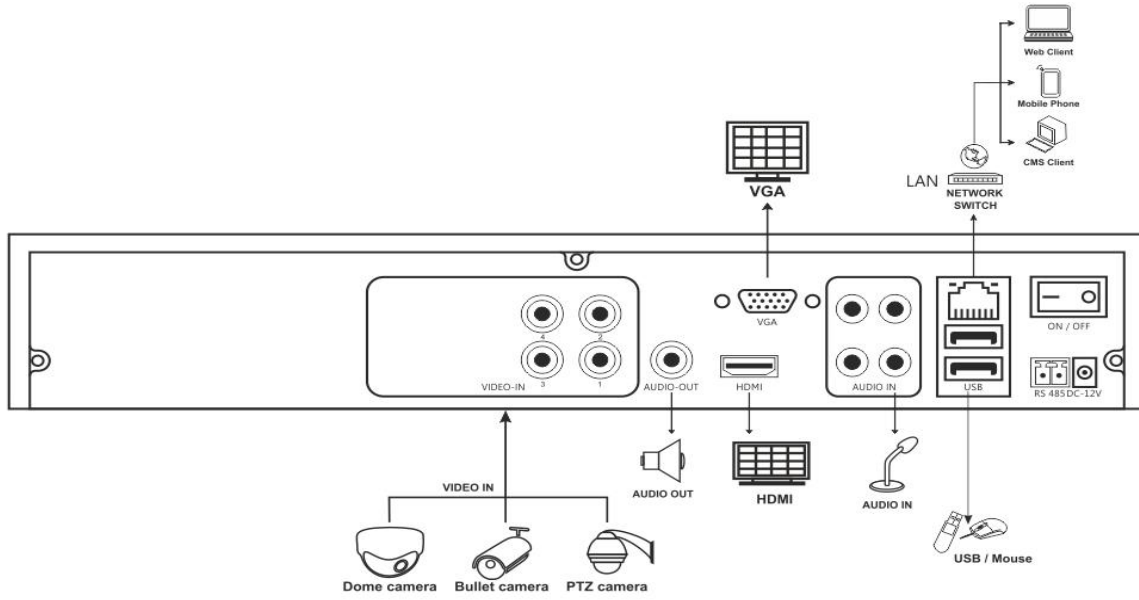

Connection Diagram:

✉ info@ivpro.in 🌐 www.ivpro.in

scan this QR Code

Customer Care
care@ivpro.in

Specifications are subject to change without notice.
iV-Pro is a trademark of iView Technologies Co, India & Hongkong.
Copyright 2017 iView Technologies Co. All rights reserved.