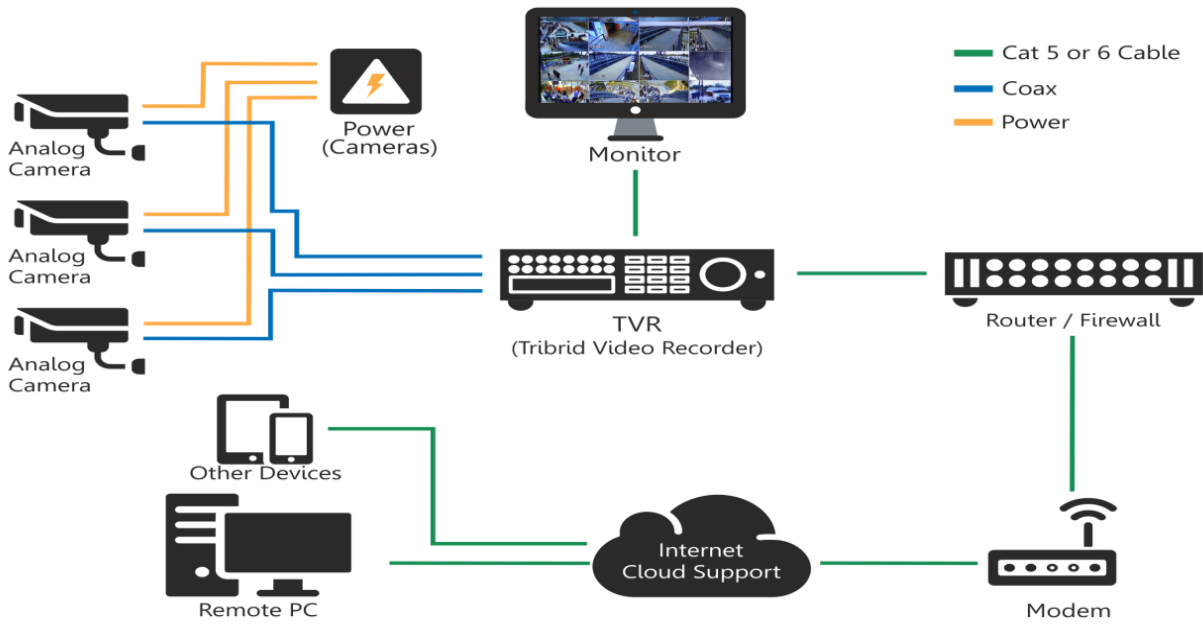

Connection Diagram:

✉ info@ivpro.in 🌐 www.ivpro.in

scan this QR Code

Customer Care
care@ivpro.in

Specifications are subject to change without notice.
iV-Pro is a trademark of iView Technologies Co, India & Hongkong.
Copyright 2017 iView Technologies Co. All rights reserved.