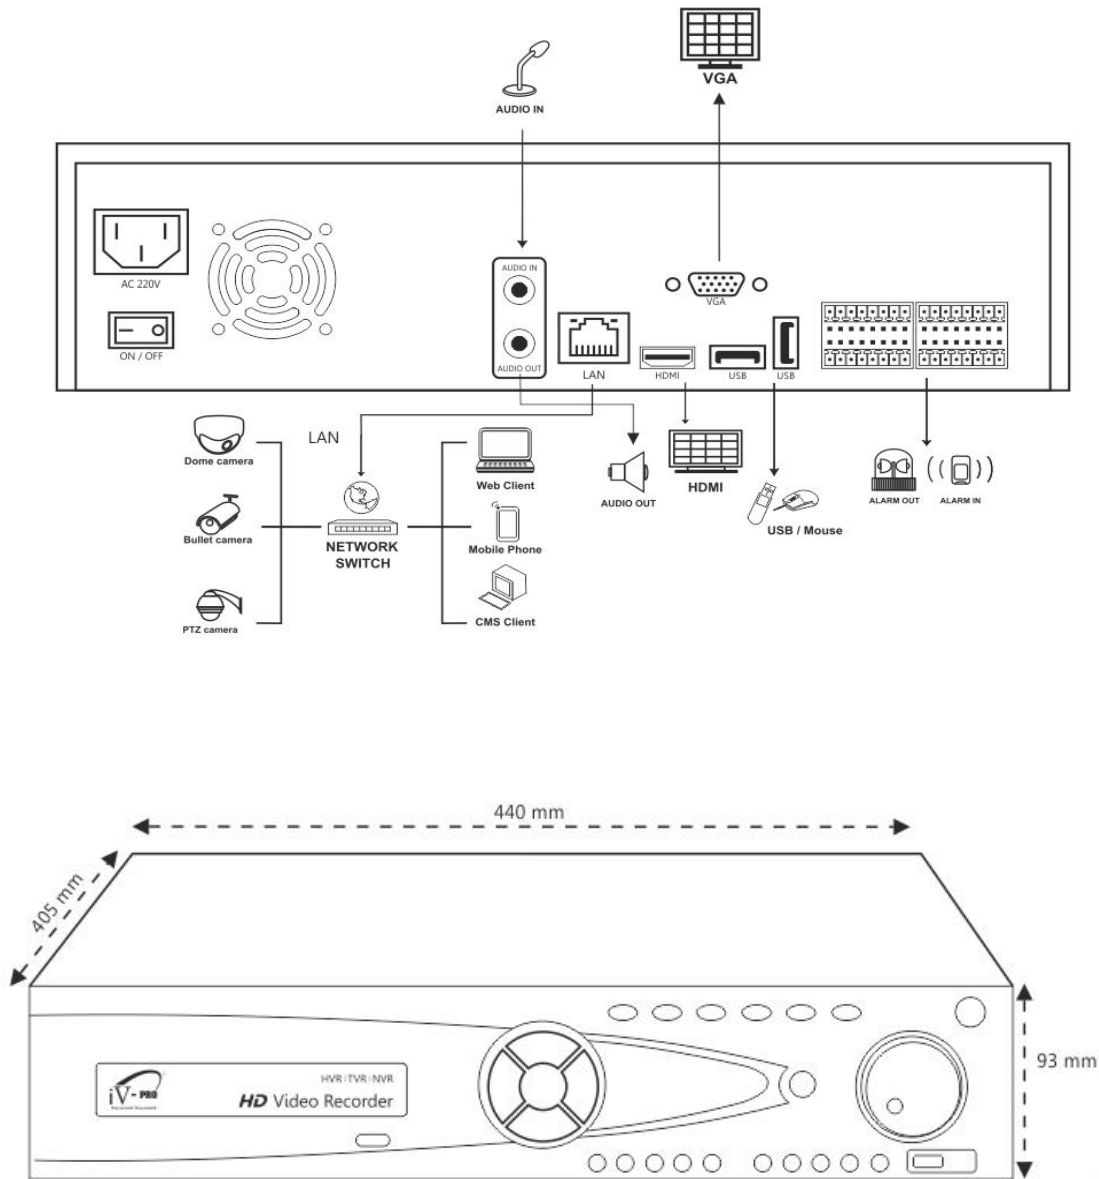

Connection Diagram:

✉ info@ivpro.in 🌐 www.ivpro.in

Customer Care
care@ivpro.in

Specifications are subject to change without notice.
iV-Pro is a trademark of iView Technologies Co, India & Hongkong.
Copyright 2017 iView Technologies Co. All rights reserved.