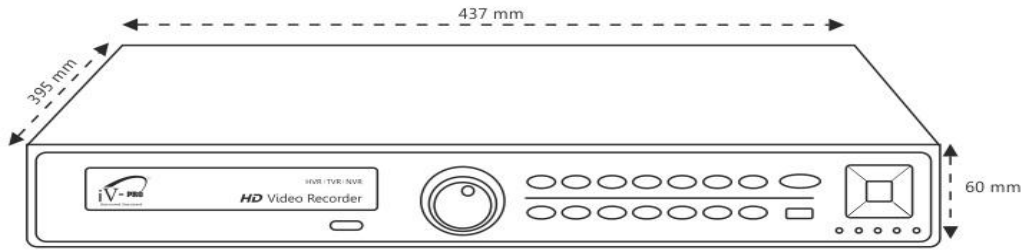

## Features

- 32 Channel 8MP dedicated HD Hexabrid Video Recorder
- 5 in 1 technology supports AHD,TVi, CVi, CVBS and XVi
- Supports multiple channel mode choices, with up to 5MP iP-HD
- Advanced H.265+ technology for maximum recording time
- Graphical User Interface function operated from mouse or remotely
- Supports 4 Sata Drives of 8TB each with total capacity up to 32TB
- Instant backup on pen drives and external storage drives
- Easy access from computers and mobile phones with 4G and Wi-Fi
- New Intelligent Ai features: Human Detection with Mobile Notification

## Dimensions: