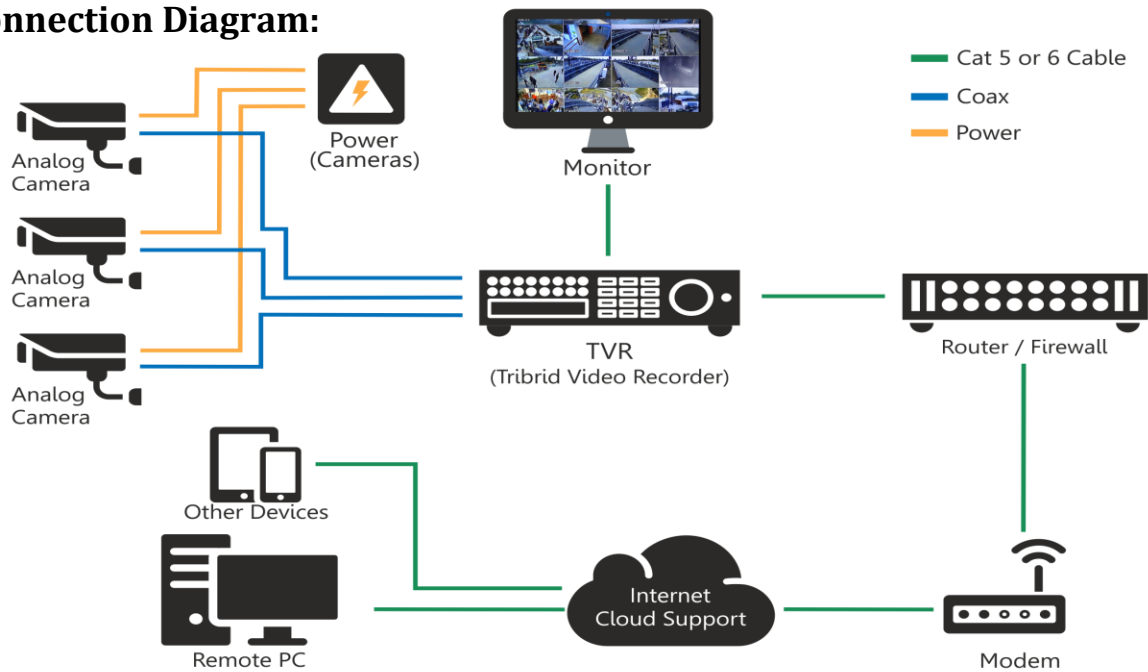

Connection Diagram:

✉ info@ivpro.in 🌐 www.ivpro.in

scan this
QR Code

Customer Care
care@ivpro.in

RoHS

Specifications are subject to change without notice.
iV-Pro is a trademark of iView Technologies Co, India & Hongkong.
Copyright 2017 iView Technologies Co. All rights reserved.